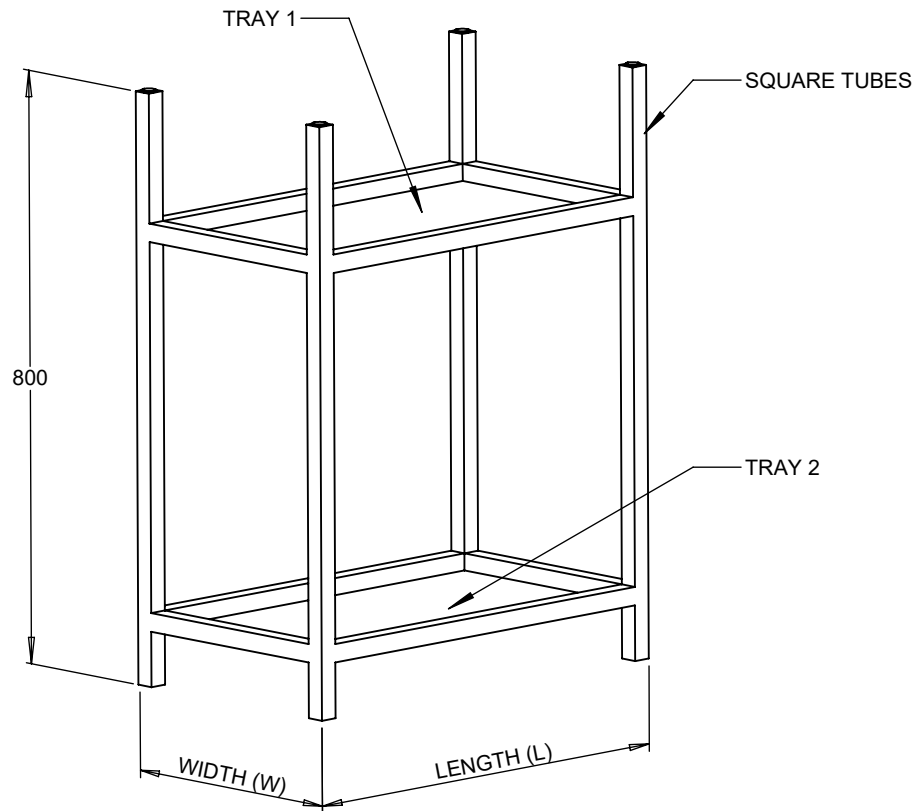

ONLY FOR INFORMATION, NOT FOR MANUFACTURING

MODEL NUMBER	LENGTH (in mm)	WIDTH (in mm)	SUITABLE BREADBOARD SIZE
LHBS200250	200	250	LHB300300
LHBS200350	200	350	LHB300450
LHBS200500	200	500	LHB300600
LHBS350500	350	500	LHB450600
LHBS400400	400	400	LHB500500
LHBS350600	350	600	LHB500750
LHBS450450	450	450	LHB600600

SPECIFICATIONS

- Mildsteel Construction With 25mm Square Tubes.
- 2 Nos. of Trays For Storing Components.
- Tubes and Trays Assembled By Using M6 Fasteners.
- Powdered Coated / Painted Finish - Black Matte.

All Dimensions are in mm

DRAWN	VIJAY	SCALE	NA
CHECKED	N	REVISION	R-0
APPROVED	DRK	PAGE SIZE	A4
DATE	12-07-2021	SHEET NO.	01 OF 01

MODEL/DWG NO : OAE-LHBS-SS.SERIES

TITLE : **STAND STEP BREADBOARD**

OPTICS & ALLIED ENGINEERING PVT.LTD
WWW.OPTICSINDIA.COM INFO@OPTICSINDIA.COM