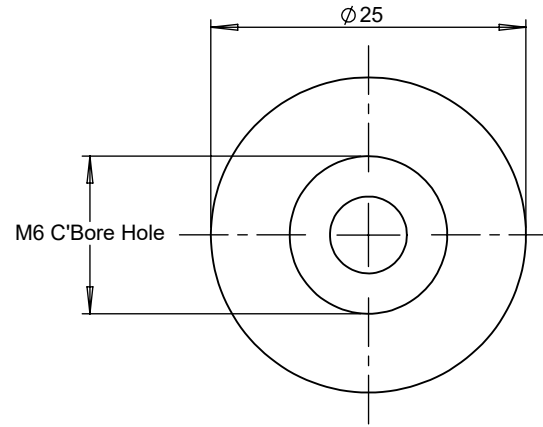

ONLY FOR INFORMATION, NOT FOR MANUFACTURING

Available Sizes	Model Number
1mm Thick	OM-PS-1
2mm Thick	OM-PS-2
3mm Thick	OM-PS-3
5mm Thick	OM-PS-5
6mm Thick	OM-PS-6

Available Sizes	Model Number
10mm Thick	OM-PS-10
12mm Thick	OM-PS-12
15mm Thick	OM-PS-15
18mm Thick	OM-PS-18
20mm Thick	OM-PS-20
22mm Thick	OM-PS-22
25mm Thick	OM-PS-25

SPECIFICATIONS :

- Stainless steel alloy construction.
- Precision Ground finish.
- M6 CLR hole for mounting.
- For 10mm thick & Above -M6 C'bore hole for mouting.

All Dimensions are in mm

DRAWN	VIJAY	SCALE	NA
CHECKED	N	REVISION	R-0
APPROVED	DRK	PAGE SIZE	A4
DATE	14-07-2021	SHEET NO.	01 OF 01

MODEL/DWG NO :

OAE-OM-PS.SERIES

TITLE :

PEDESTAL SHIM

Optica

OPTICS & ALLIED ENGINEERING PVT.LTD

WWW.OPTICSINDIA.COM

INFO@OPTICSINDIA.COM