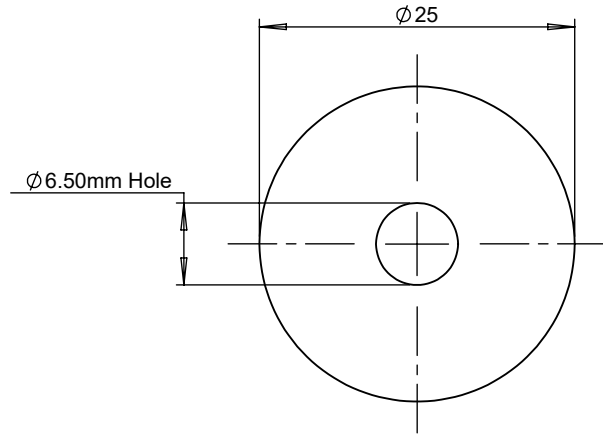

ONLY FOR INFORMATION, NOT FOR MANUFACTURING

Available Sizes	Model Number
1mm Thick	OM-PS-1
2mm Thick	OM-PS-2
3mm Thick	OM-PS-3
5mm Thick	OM-PS-5
6mm Thick	OM-PS-6

Available Sizes	Model Number
10mm Thick	OM-PS-10
12mm Thick	OM-PS-12
15mm Thick	OM-PS-15
18mm Thick	OM-PS-18
20mm Thick	OM-PS-20
22mm Thick	OM-PS-22
25mm Thick	OM-PS-25

SPECIFICATIONS :

- Stainless steel alloy construction.
- Precision Ground finish.
- M6 CLR hole for mounting.
- For 10mm thick & Above -M6 C'bore hole for mouting.

All Dimensions are in mm

DRAWN	VIJAY	SCALE	NA
CHECKED	N	REVISION	R-0
APPROVED	DRK	PAGE SIZE	A4
DATE	14-07-2021	SHEET NO.	01 OF 01

MODEL/DWG NO :

OAE-OM-PS.SERIES

TITLE :

PEDESTAL SHIM

Optica

OPTICS & ALLIED ENGINEERING PVT.LTD

WWW.OPTICSINDIA.COM

INFO@OPTICSINDIA.COM