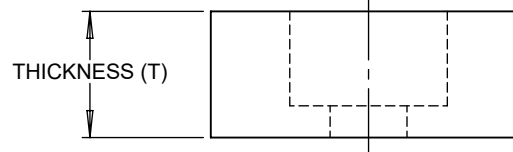

ONLY FOR INFORMATION, NOT FOR MANUFACTURING

Available Sizes	Model Number
1mm Thick	OM-PS-1
2mm Thick	OM-PS-2
3mm Thick	OM-PS-3
5mm Thick	OM-PS-5
6mm Thick	OM-PS-6

Available Sizes	Model Number
10mm Thick	OM-PS-10
12mm Thick	OM-PS-12
15mm Thick	OM-PS-15
18mm Thick	OM-PS-18
20mm Thick	OM-PS-20
22mm Thick	OM-PS-22
25mm Thick	OM-PS-25

SPECIFICATIONS :

- Stainless steel alloy construction.
- Precision Ground finish.
- M6 CLR hole for mounting.
- For 10mm thick & Above -M6 C'bore hole for mouting.

All Dimensions are in mm

DRAWN	VIJAY	SCALE	NA
CHECKED	N	REVISION	R-0
APPROVED	DRK	PAGE SIZE	A4
DATE	14-07-2021	SHEET NO.	01 OF 01

MODEL/DWG NO :

OAE-OM-PS.SERIES

TITLE :

PEDESTAL SHIM

Optica

OPTICS & ALLIED ENGINEERING PVT.LTD

WWW.OPTICSINDIA.COM

INFO@OPTICSINDIA.COM