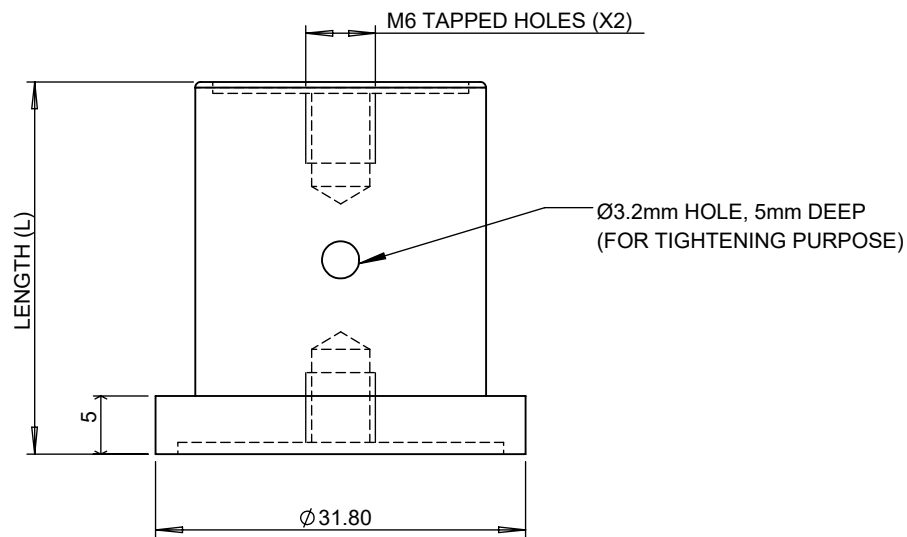

ONLY FOR INFORMATION, NOT FOR MANUFACTURING

Available Sizes	Model Number
25mm Length	OM-PP-25
50mm Length	OM-PP-50
75mm Length	OM-PP-75
100mm Length	OM-PP-100
125mm Length	OM-PP-125

All Dimensions are in mm

DRAWN	VIJAY	SCALE	NA
CHECKED	N	REVISION	R-0
APPROVED	DRK	PAGE SIZE	A4
DATE	13-07-2021	SHEET NO.	01 OF 01

MODEL/DWG NO :

OAE-OM-PP.SERIES

TITLE :

PEDESTAL POST FOR DIA 25mm

SPECIFICATIONS:

- Stainless steel alloy construction.
- Precision Turned finish.
- M6 Tapped hole for mounting @ both ends.

Optica

OPTICS & ALLIED ENGINEERING PVT.LTD
WWW.OPTICSINDIA.COM INFO@OPTICSINDIA.COM