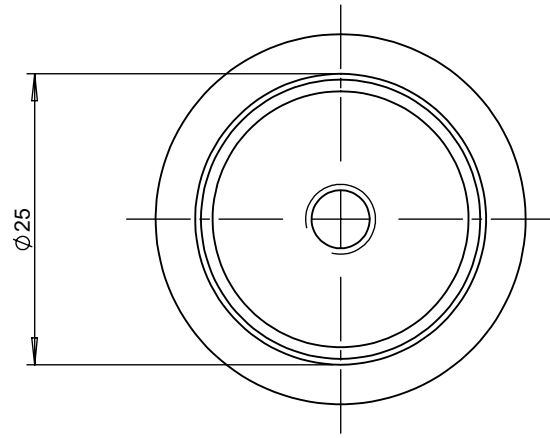

ONLY FOR INFORMATION, NOT FOR MANUFACTURING

Available Sizes	Model Number
25mm Length	OM-PP-25
50mm Length	OM-PP-50
75mm Length	OM-PP-75
100mm Length	OM-PP-100
125mm Length	OM-PP-125

All Dimensions are in mm

DRAWN	VIJAY	SCALE	NA
CHECKED	N	REVISION	R-0
APPROVED	DRK	PAGE SIZE	A4
DATE	13-07-2021	SHEET NO.	01 OF 01

MODEL/DWG NO :

OAE-OM-PP.SERIES

TITLE :

PEDESTAL POST FOR DIA 25mm

SPECIFICATIONS:

- Stainless steel alloy construction.
- Precision Turned finish.
- M6 Tapped hole for mounting @ both ends.

Optica

OPTICS & ALLIED ENGINEERING PVT.LTD
WWW.OPTICSINDIA.COM INFO@OPTICSINDIA.COM